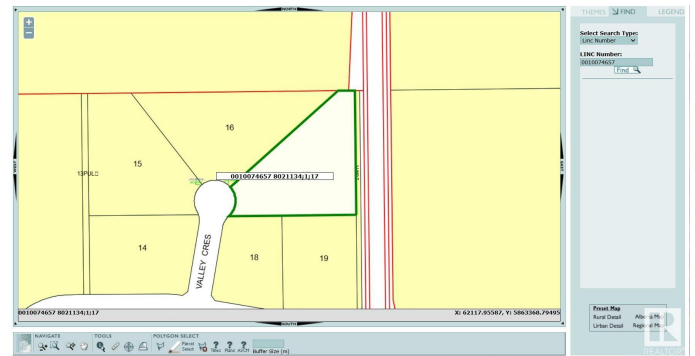

Courtesy Of Cory Brown Of Real Broker

\$85,000 - 58 460002 Hwy 771, Rural Wetaskiwin County

MLS® #E4431283

\$85,000

0 Bedroom, 0.00 Bathroom,
Rural on 4.23 Acres

Erval, Rural Wetaskiwin County, AB

Your Private Getaway Near Pigeon Lake Village Nestled just minutes from the shores of Pigeon Lake and surrounded by natural beauty, this stunning 4.23-acre treed lot offers the perfect mix of privacy, space, and potential. Whether you're looking for a recreational retreat or a future building site, this property is a rare find. The land features a cleared central opening, ideal for relaxing or entertaining, with a well-cared for camper and deck + Furniture/Tools INCLUDED – ready for your weekend getaways. Multiple sheds also included, giving you a head start on storage, maintenance, or future plans. The lot has a cleared path leading to the heart of the property, offering a peaceful, secluded space while remaining easily accessible. Utilities are available at the front, making future hookups simple. Enjoy the best of the outdoors with several top-rated golf courses nearby, including Dorchester, Black Bull, and endless recreation at Pigeon Lake – all just minutes from your doorstep.

Essential Information

MLS® #	E4431283
Price	\$85,000
Bathrooms	0.00
Acres	4.23

Type	Rural
Sub-Type	Vacant Lot/Land
Status	Active

Community Information

Address	58 460002 Hwy 771
Area	Rural Wetaskiwin County
Subdivision	Ervail
City	Rural Wetaskiwin County
County	ALBERTA
Province	AB
Postal Code	T0C 2C0