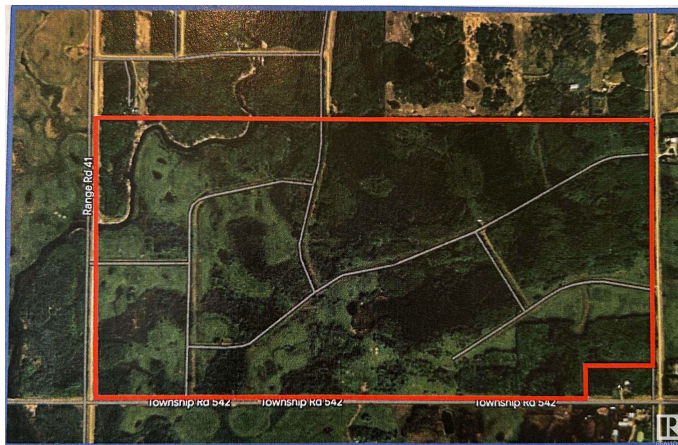

# \$999,000 - Twp 542 R.r. 41, Rural Lac Ste. Anne County

MLS® #E4419977

**\$999,000**

0 Bedroom, 0.00 Bathroom,  
Rural on 315.00 Acres

Lac Ste Anne, Rural Lac Ste. Anne County,  
AB

315 Acres of land zoned AG1 located on TWP 542 and R.R. 41 for sale in Lac Ste Anne County. This parcel is currently used for agricultural, but the land has roughed in roads throughout the parcel that would help the future owner to subdivide the land into smaller country residential lots. Power and gas are available in the area.