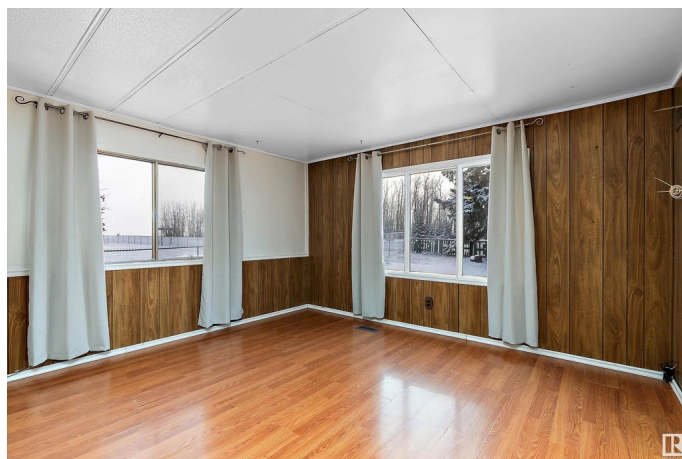

$159,900 - 20 3166 Hwy 622, Rural Leduc County

MLS® #E4414499

$159,900

2 Bedroom, 1.00 Bathroom, 914 sqft

Rural on 0.51 Acres

St. Francis, Rural Leduc County, AB

Affordable and full of potential, this mobile home is situated on a spacious 0.51-acre lot, providing ample room for outdoor activities or future improvements. Move-in ready with opportunities to customize to your taste, the home features 2 bedrooms and 1 bathroom with direct access to the main bedroom. A handy insulated storage shed adds extra space for tools or equipment, as well as an out-building at the rear of the property. Low maintenance yard backed by aspen poplars. Conveniently located on pavement near Warburg and just 30 minutes from Leduc, Drayton Valley, and Stony Plain, this property is perfect as a quiet retreat, investment, or starter home.

Built in 1978

Essential Information

MLS® #	E4414499
Price	$159,900
Bedrooms	2
Bathrooms	1.00
Full Baths	1
Square Footage	914
Acres	0.51
Year Built	1978
Type	Rural