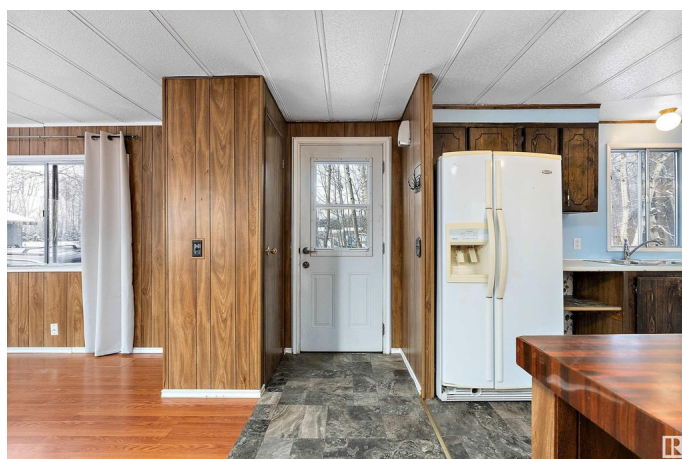

$159,900 - 20 3166 Hwy 622, Rural Leduc County

MLS® #E4414499

$159,900

2 Bedroom, 1.00 Bathroom, 914 sqft

Rural on 0.51 Acres

St. Francis, Rural Leduc County, AB

Affordable and full of potential, this mobile home is situated on a spacious 0.51-acre lot, providing ample room for outdoor activities or future improvements. Move-in ready with opportunities to customize to your taste, the home features 2 bedrooms and 1 bathroom with direct access to the main bedroom. A handy insulated storage shed adds extra space for tools or equipment, as well as an out-building at the rear of the property. Low maintenance yard backed by aspen poplars. Conveniently located on pavement near Warburg and just 30 minutes from Leduc, Drayton Valley, and Stony Plain, this property is perfect as a quiet retreat, investment, or starter home.

Built in 1978

Essential Information

MLS® #	E4414499
Price	$159,900
Bedrooms	2
Bathrooms	1.00
Full Baths	1
Square Footage	914
Acres	0.51
Year Built	1978
Type	Rural