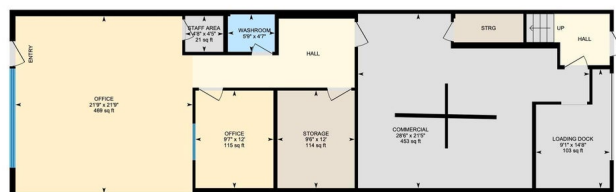

Community Information

0 6 12 ft

PREPARED: 2024/10/31